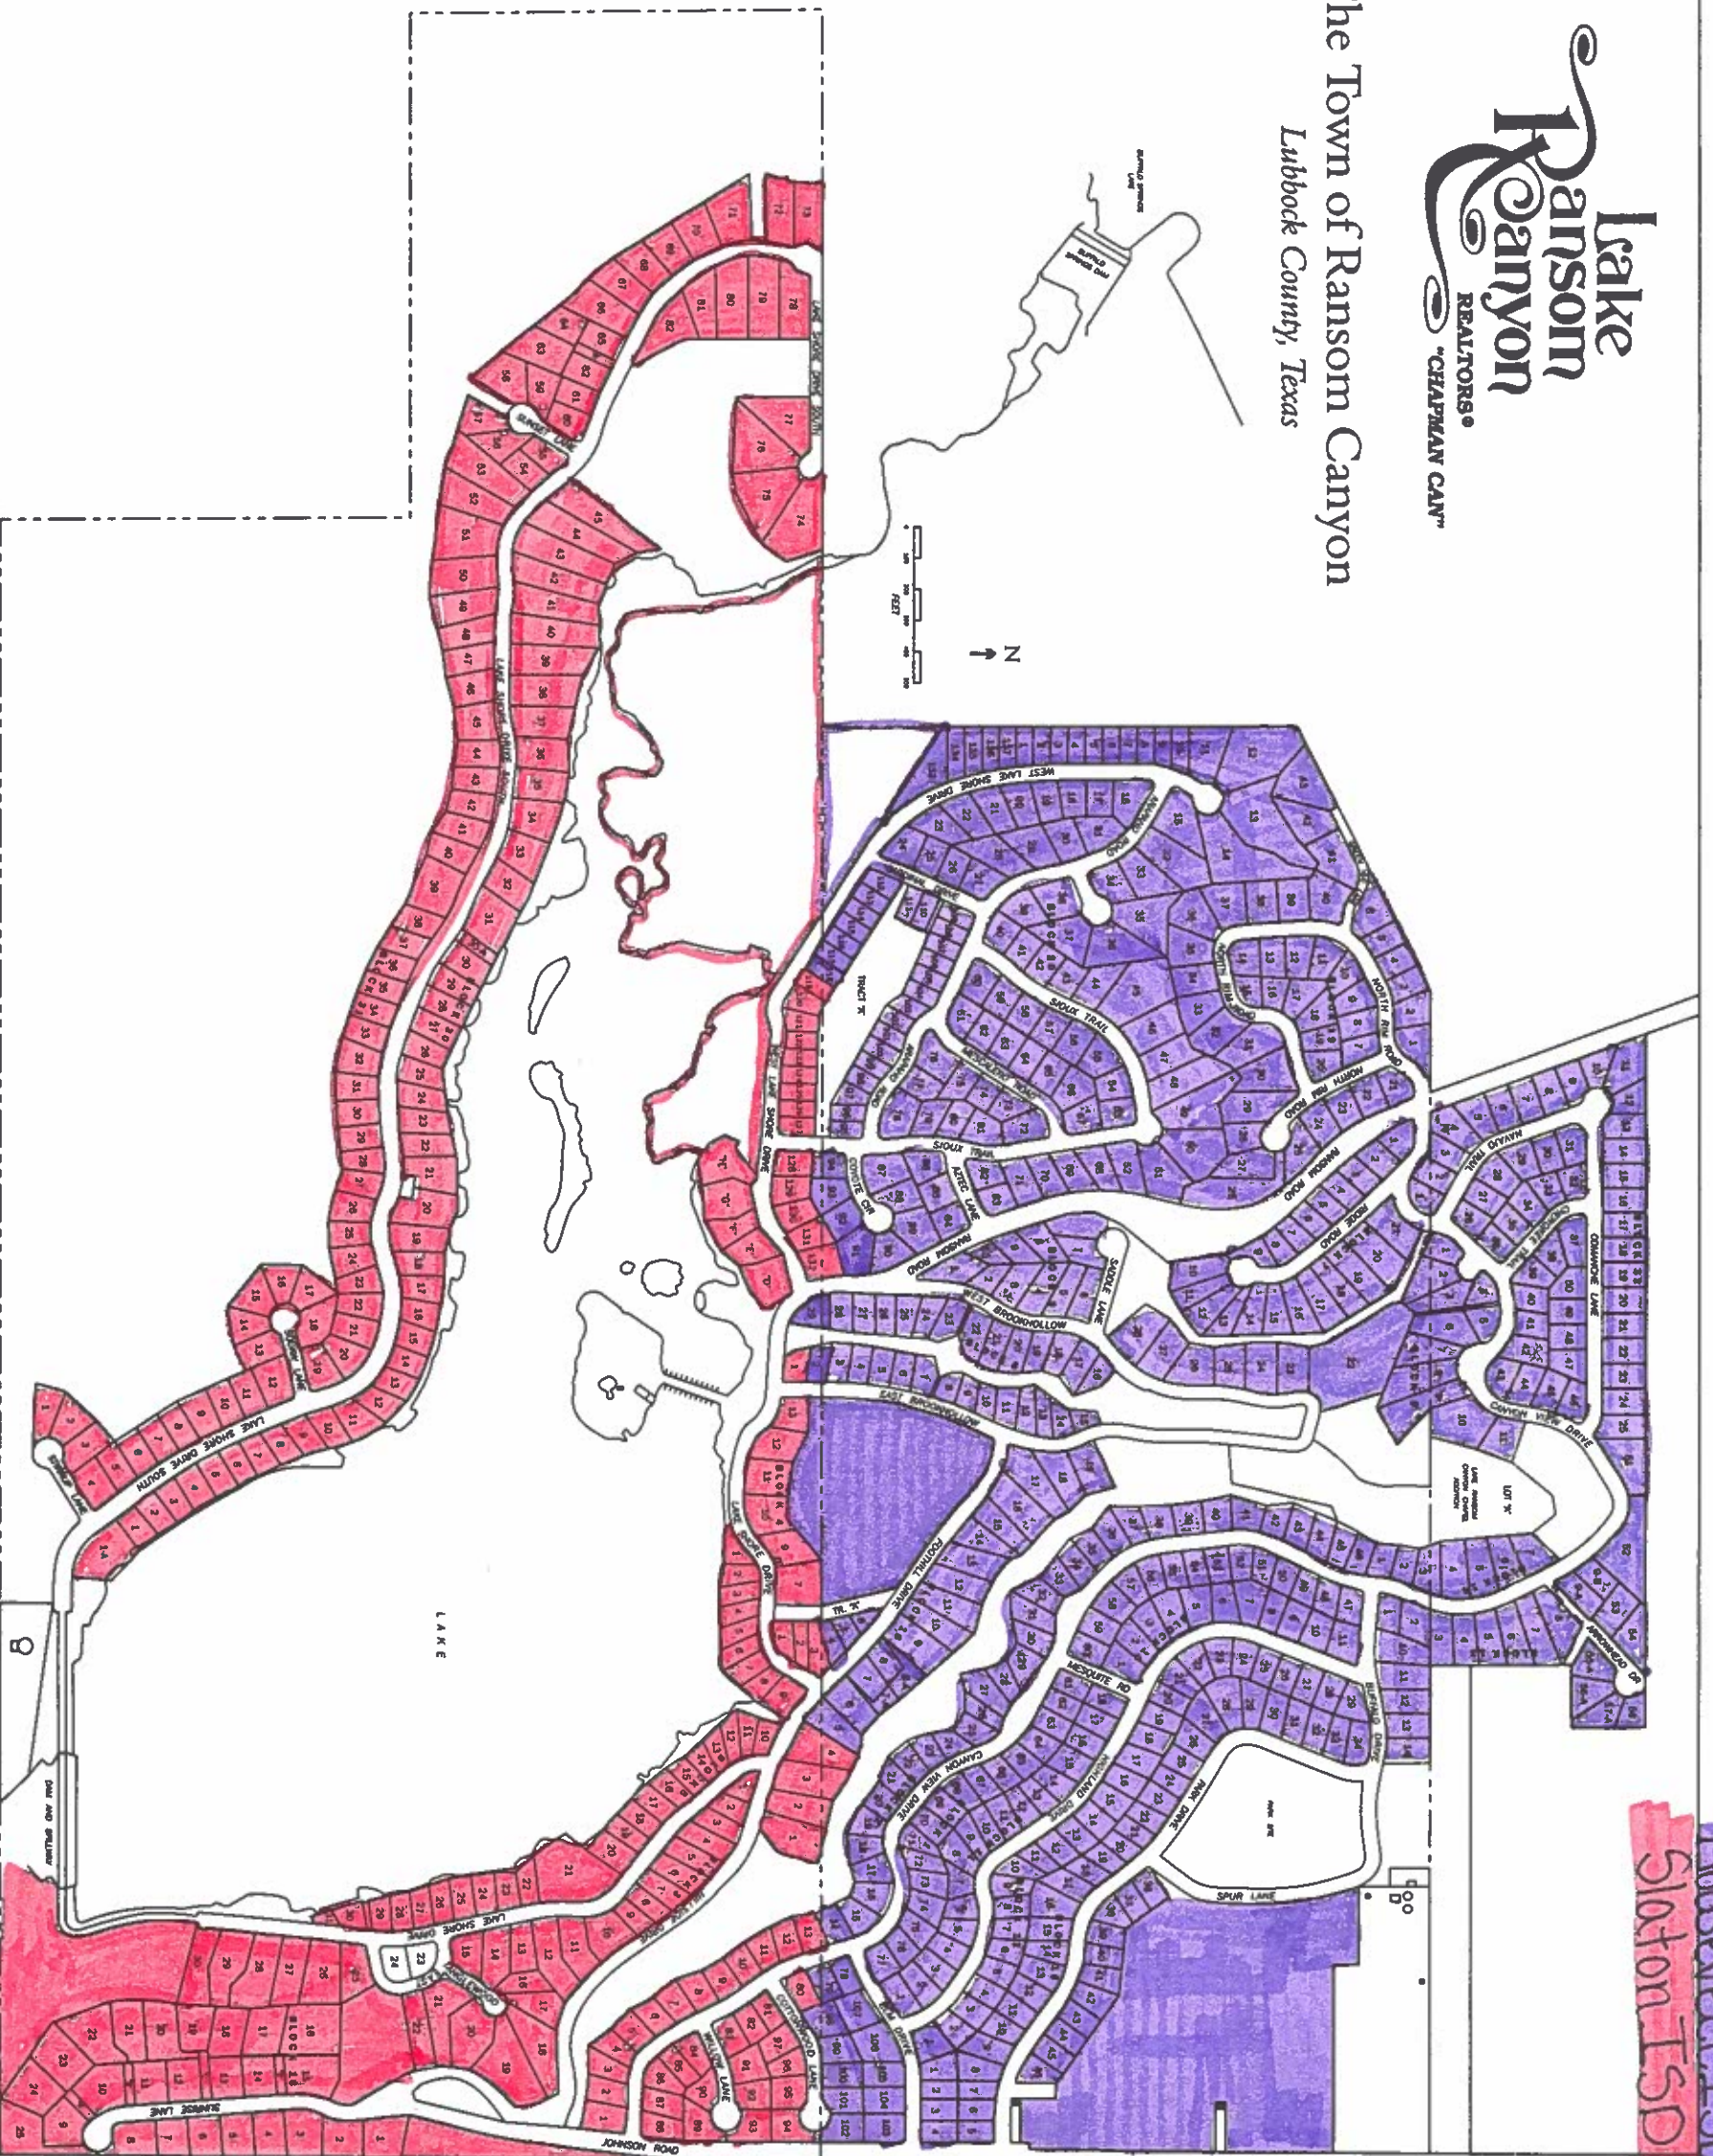

The Town of Ransom Canyon
 Lubbock County, Texas

Roosevelt TSD
 Slotton TSD